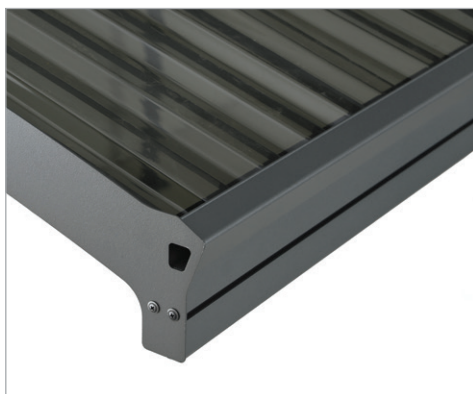

- Virtually unbreakable corrugated Polycarbonate panels
- Durable, rust resistant, powder coated aluminum frame and galvanized steel connectors
- 4 Legged design provides wide & easy access
- Sturdy & long-lasting - designed to withstand extreme weather conditions
- Maintenance free - no rust, rot, or peel
- Compact, efficient package to save storage space and shipping costs

With 50% Margin of Safety

Snow Load
120kg/m²
25bs/ft²

VIRTUALLY
UNBREAKABLE
POLYCARBONATE

4 Built-in gutters included

Anchoring kit included

Sturdy & durable design

Easy 2 person - self assembly

- Ready to assemble - pre-drilled profiles, pre-cut panels, all screws included
- Easy Step-by-step assembly instructions
- No roof climbing is needed

Sturdy and durable

- Non yellowing 100% UV protected panels
- Strong poles - 80x40 mm
- Maintenance free

Excellent protection - for parking, playgrounds and outdoor lounging area

- Protects your car from snow, rain, hail and harmful UV rays
- Built-in gutters included - direct rainwater and allow water collection