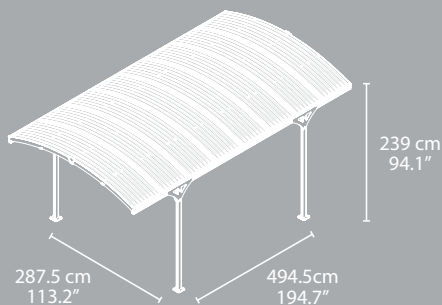

Atlas™ 5000 - Carport

Dress your car with a Do-It-Yourself stylish & aesthetic carport kit

494.5 L x 287.5 W x 239 H cm
194.7" L x 113.2" W x 94.1" H

A modern and elegant carport, designed for an easy set-up

With 50% Margin of Safety

Snow Load
120kg/m²
25bs/ft²

VIRTUALLY
UNBREAKABLE
POLYCARBONATE

4 Built-in gutters included

Anchoring kit included

Sturdy & durable design

Easy 2 person - self assembly

- Ready to assemble - pre-drilled profiles, pre-cut panels, all screws included
- Easy Step-by-step assembly instructions
- No roof climbing is needed

Re-assembly option

- Can be easily relocated
- Suitable as a temporary gathering area

Atlas Carport Dimensions

Item Number

701945

Package Dimensions

296 x 75 x 15cm
116.5" x 29.5" x 5.9"

Glazing / Frame Color

5 Units

Approx. dimensions. Unless a different definition is written, all products dimensions are the product's maximal dimensions.