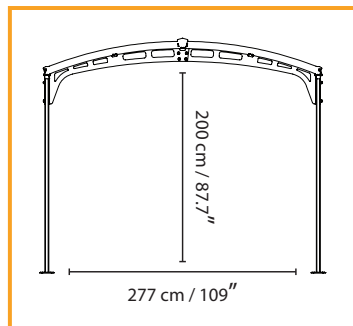

Sturdy and durable

- Non yellowing 100% UV protected panels
- Strong poles - 80x40 mm
- Maintenance free

Excellent protection - for parking, playgrounds and outdoor lounging area

- Protects your car from snow, rain, hail and harmful UV rays
- Built-in gutters included - direct rainwater and allow water collection